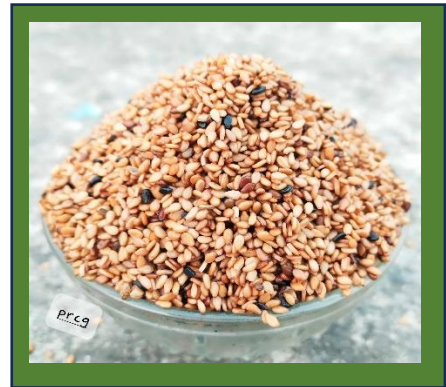

Welcome to PRCG GLOBAL IMPEX (PRCGGI)

Vill+P.O- Mangrul, Dist-Paschim Medinipur,
PS-Chandrakona, Pin-721232, West Bengal, India

Your Trusted Exporter and Supplier of White Sesame Seeds

Product Overview

- **Product Name:** White Sesame Seeds
- **Product Code:** PRCGGI03
- **Storage Type:** Dry and Cool Place
- **Specification:** Whole White Sesame Seed
- **Manufacturer:** PRCG GLOBAL IMPEX
- **Certification:** APEDA, PHYTO, FSSAI, USFDA
- **Place of Origin:** India
- **Color:** White
- **Style:** Dried
- **Taste:** Delicious with a Nutty Flavor
- **Size:** 1-3mm++
- **Grade:** A
- **Usage:** Human Consumption, Industrial Use
- **Brand Name:** PRCGGI (or as per Customer Requirement)

About White Sesame Seeds

White sesame seeds are small, oil-rich seeds derived from the *Sesamum indicum* plant, native to Africa and India. Known for their deep white color and oval shape, they offer a nutty flavor with a slight bitter undertone.